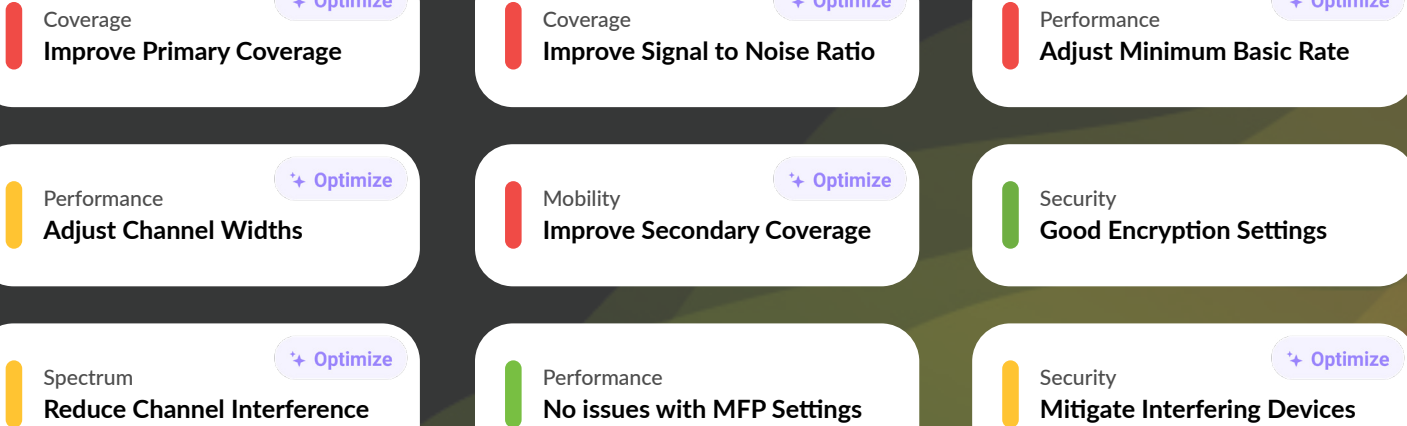

Ekahau Optimizer

Turn Sidekick 2 Wi-Fi data into easy optimizations that instantly improve your wireless performance and security.

Get Awesome Wi-Fi in Seconds

Optimizer is your key to an always-awesome network! Detect difficult-to-see configuration issues that can be fixed in seconds.

Tailored to Your Specific Network

Get optimal configurations: Channel Plans, TX Power, Radios On/Off, Channel Width, SSID configurations, Encryption, MBR, MFP, and more.

Preview Changes Before Applying

Simulate your post-optimization network prior to implementation with clear before-and-after heatmap visualizations.

See What Optimizer Would Do For Your Network

Find potential issues found in your network and actions required to resolve them.

Ekahau Product Suite

Everything you need for awesome Wi-Fi

SOFTWARE

AI Pro

Powerful Wi-Fi planning and AI design for the most reliable, best performing 2.4/5/6 GHz wireless networks. Design, analyze, optimize and troubleshoot enterprise Wi-Fi networks.

One-time investment in software.
Ekahau Connect Subscription required.

HARDWARE

Sidekick 2

The fastest, most precise Wi-Fi testing and measurement device, supercharged and tuned for 2.4/5/6 GHz. Walk to collect measured data to validate & optimize any wireless network.