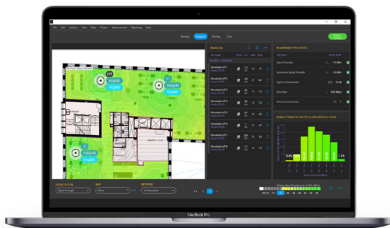

Tailored to Your Specific Network

Get optimal configurations: Channel Plans, TX Power, Radios On/Off, Channel Width, SSID configurations, Encryption, MBR, MFP, and more.

Preview Changes Before Applying

Simulate your post-optimization network prior to implementation with clear before-and-after heatmap visualizations.

See What Optimizer Would Do For Your Network

Find potential issues found in your network and actions required to resolve them.

Ekahau Product Suite

Everything you need for awesome Wi-Fi

SOFTWARE

AI Pro

Powerful Wi-Fi planning and AI design for the most reliable, best performing 2.4/5/6 GHz wireless networks. Design, analyze, optimize and troubleshoot enterprise Wi-Fi networks.

One-time investment in software.
Ekahau Connect Subscription required.

HARDWARE

Sidekick 2

The fastest, most precise Wi-Fi testing and measurement device, supercharged and tuned for 2.4/5/6 GHz. Walk to collect measured data to validate & optimize any wireless network.