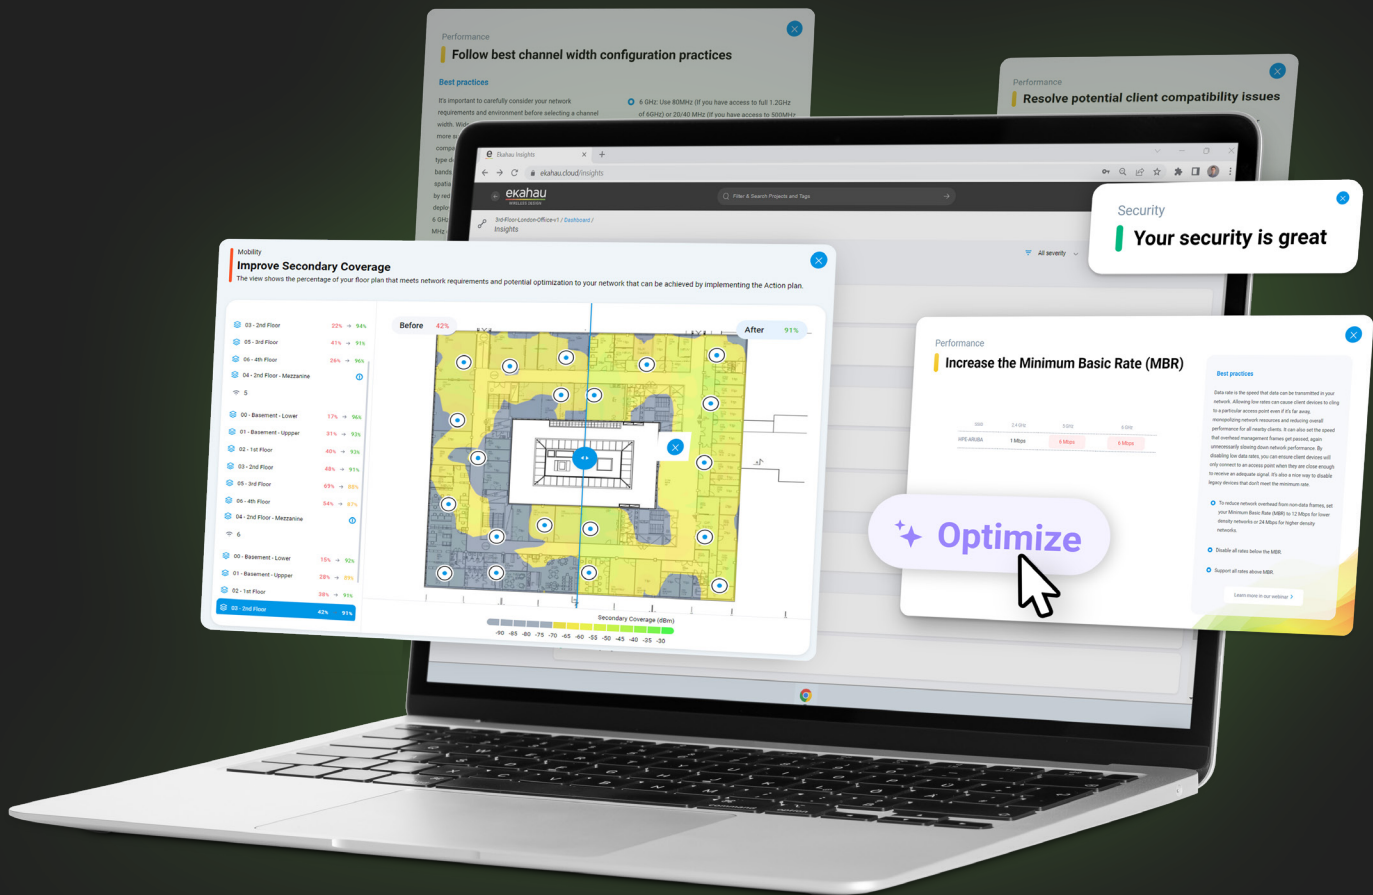

Ekahau Optimizer

Turn Sidekick 2 Wi-Fi data into easy optimizations that instantly improve your wireless performance and security.

Get Awesome Wi-Fi in Seconds

Optimizer is your key to an always-awesome network! Detect difficult-to-see configuration issues that can be fixed in seconds.

Tailored to Your Specific Network

Get optimal configurations: Channel Plans, TX Power, Radios On/Off, Channel Width, SSID configurations, Encryption, MBR, MFP, and more.

Preview Changes Before Applying

Simulate your post-optimization network prior to implementation with clear before-and-after heatmap visualizations.

See What Optimizer Would Do For Your Network

Find potential issues found in your network and actions required to resolve them.

Ekahau Product Suite

Everything you need for awesome Wi-Fi

SOFTWARE

AI Pro

Powerful Wi-Fi planning and AI design for the most reliable, best performing 2.4/5/6 GHz wireless networks. Design, analyze, optimize and troubleshoot enterprise Wi-Fi networks.

One-time investment in software.
Ekahau Connect Subscription required.

HARDWARE

Sidekick 2

The fastest, most precise Wi-Fi testing and measurement device, supercharged and tuned for 2.4/5/6 GHz. Walk to collect measured data to validate & optimize any wireless network.