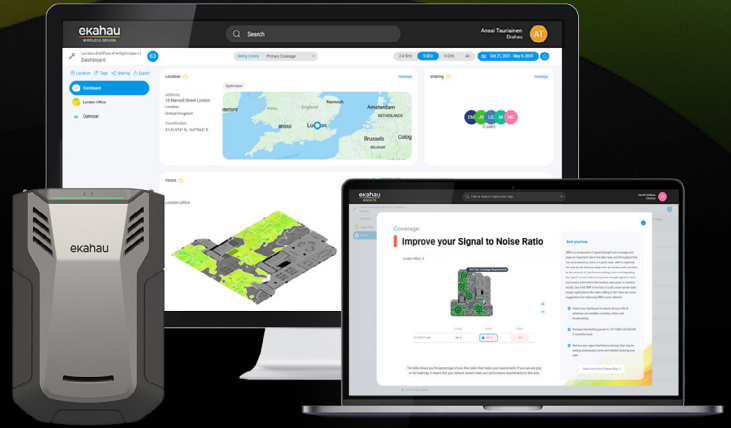

Ekahau Insights

Wi-Fi performance analytics with automatic issue identification and step-by-step network optimizer.

Automated, Fast & Easy Wi-Fi Performance Analytics

Ekahau Insights is a professional-grade Wi-Fi analytics tool that gives you instant visibility into Wi-Fi network performance and design quality across all your sites. This interactive dashboard provides you with actionable intelligence and easy, step-by-step instruction to improve the Wi-Fi experience for your users and minimize downtime at every site.

Optimize Your Network in Seconds with Ekahau Optimizer

Just go for a walk with Sidekick 2 to uncover actionable insights that you can deploy today. Each recommended improvement walks you through an overview of the configuration and provides a simple, step-by-step guide to optimize your network.

Seamless Guest Sharing with Heatmap Cloud Viewer

With Insights, sharing project heatmaps with non-Ekahau users is easy. The built-in heatmap cloud viewer enables anyone with access to a guest link to see heatmap visualizations right from their web browser. No licenses or logins required. Share predictive designs and survey results with team members or stakeholders without having to generate custom reports.

Expert Network Insight with Every Health Check

Ekahau Insights gives you a real-world view of Wi-Fi quality and performance at the client level, giving you a clear picture of your network health and making it easy to keep up with your ever-changing RF environment so you can stay ahead of any changes that are impacting your Wi-Fi performance.