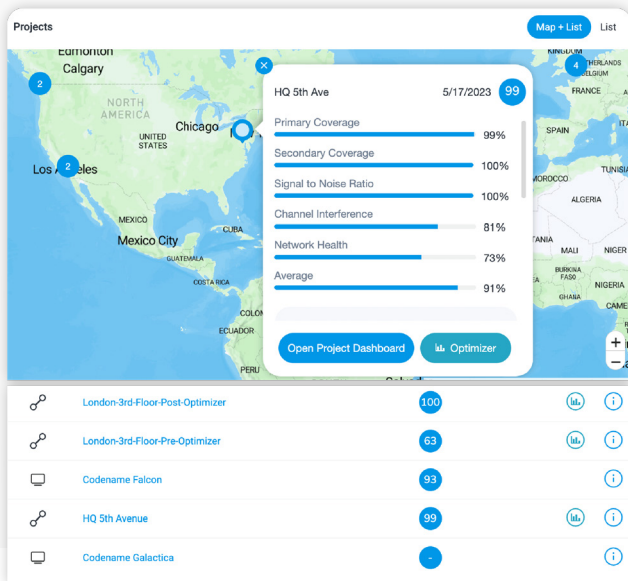

Expert Network Insight with Every Health Check

Ekahau Insights gives you a real-world view of Wi-Fi quality and performance at the client level, giving you a clear picture of your network health and making it easy to keep up with your ever-changing RF environment so you can stay ahead of any changes that are impacting your Wi-Fi performance.

Key Features

- ✔ Automatic network evaluation with actionable, step-by-step guides for improving your Wi-Fi
- ✔ Full visibility into Wi-Fi performance, network inventory and survey actions across all the networks you design, survey, optimize, and troubleshoot with Ekahau
- ✔ Built-in analysis of network coverage, signal to noise ratio, channel interference and network health against your requirements for every site
- ✔ Automatic issue identification and drill down with heatmap cloud viewer
- ✔ Enhanced project sharing with user rights management, including the ability to transfer project ownership
- ✔ Share guest links to project performance analytics and online heatmaps and collaborate for free without an Ekahau license
- ✔ Organize and add context to project files with searchable and filterable tags

Global Network Insights

- Search and Sort Projects**
 Filter and find projects by site location, tags, and last survey activity date.
- Rank Projects by Network Health**
 Get an instant breakdown of Wi-Fi performance and filter through a selection of network rating criteria.
- Network Inventory Overview**
 Get a complete breakdown of APs in use, their technology generations and where they are located.
- Survey Events Statistics**
 Access a full list of survey events, time invested and distances covered to ensure you have regular surveys across all sites.