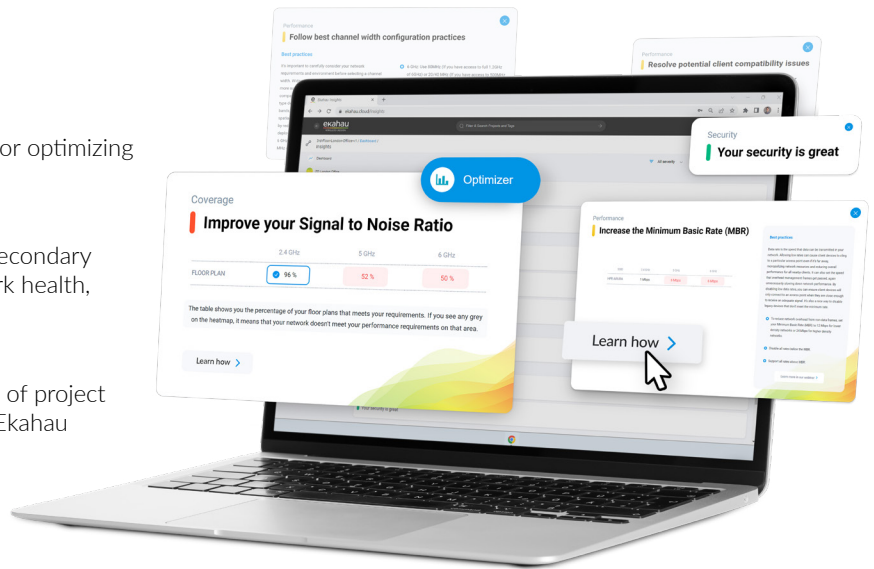

Project-Specific Insights

- **Ekahau Optimizer**
  Get automated and easy-to-understand instructions for optimizing your network based on Sidekick 2 measured data.
- **Heatmap Viewer**
  Review heatmaps and visualizations for primary and secondary signal strength, capacity, channel interference, network health, network issues, and signal to noise ratio.
- **Project and Results Sharing**
  Manage project sharing rights, transfer the ownership of project files, and share private URL links to users without an Ekahau license.
- **Project Tagging**
  Use tags to easily organize and add context to your projects such as client names, site types, workflow state and more.

Global Network Insights

- **Search and Sort Projects**
  Filter and find projects by site location, tags, and last survey activity date.
- **Rank Projects by Network Health**
  Get an instant breakdown of Wi-Fi performance and filter through a selection of network rating criteria.
- **Network Inventory Overview**
  Get a complete breakdown of APs in use, their technology generations and where they are located.
- **Survey Events Statistics**
  Access a full list of survey events, time invested and distances covered to ensure you have regular surveys across all sites.

System & Solution Requirements

- Latest version of Chrome, Firefox, Safari, or Edge web browsers. Chrome recommended for best experience.
- Ekahau Connect Subscription
- Ekahau Sidekick 2 recommended